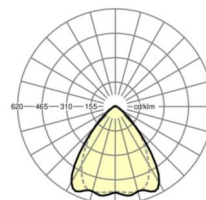

LIGHTING TECHNOLOGY

Placement	LED, Colour rendering/Light colour CRI ≥ 80 / 4000K
Colour tolerance (MacAdam)	3SDCM
Nominal luminous flux	6297lm
LED service life	50000h L80/B10 (Tq 35°C), 70000h L80/B50 (Tq 35°C), 100000h L80/B50 (Tq 30°C)
Luminaire luminous efficiency	183lm/W
Beam angle	80° (C0) / 75° (C90)
UGR lat./long.	19.6 / 20.2

MECHANICS

Housing colour	silver grey/white aluminium RAL 9006
Dimensions (LxWxD)	1531mm x 55mm x 37mm
Weight (net)	1.65kg
Type of installation	Mounting rail system installation, Light structure

Dimensions

L	1531 mm	Length
B	55 mm	Width
H	37 mm	Height

DEEP-LINK

<https://www.regiolux.de/en/article/19530006025>

Reference	LED 6000lm 840
ηLB	100 %
Φ ↓/↑	98 % / 2 %
UGR lat./long.	19.6 / 20.2